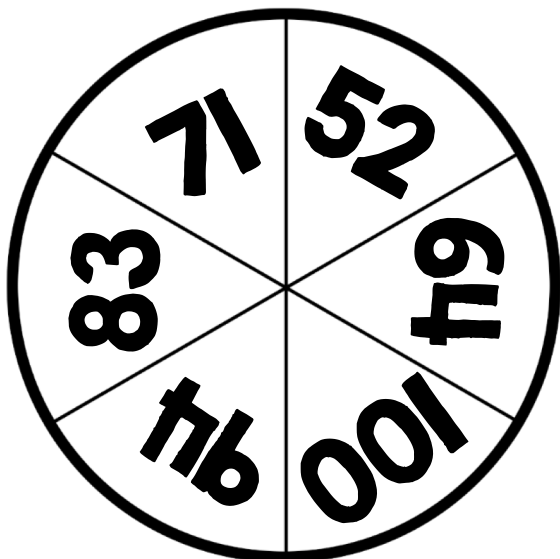

Name: _____

Double Digit Subtraction Spinners with and without regrouping

Spinner 1

Spinner 2

<hr/>	

<hr/>	

<hr/>	

--	--